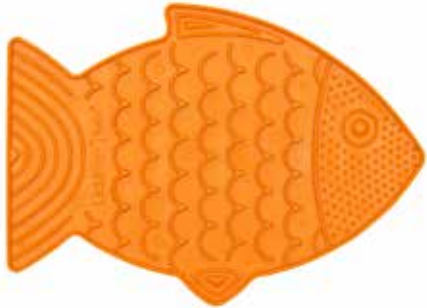

LickiMat® Felix™

Packaging & SKUs

- LM9801GN-CR
- LM9801OR-CR
- LM9801PK-CR
- LM9801PU-CR
- LM9801TQ-CR
- LM9801YL-CR

Top View

Pattern Detail

Product Details

Length: 22 cm / 8.7"
Height: 16 cm / 6.3"
Thickness: 0.7 cm / 0.3"
Weight: 85 g / 3 oz
Net Weight: 63 g / 2.2 oz

Standard: Retail Hang Pack
12-Pack Inner Box / 72 piece carton
Options: Individual Poly Bags

Specifications

Felix: fish with scales design
Freezer-friendly
Microwave safe
Hand wash
Non-slip rubber base
Material: TPR (Thermoplastic Rubber)

Shipping & Packing