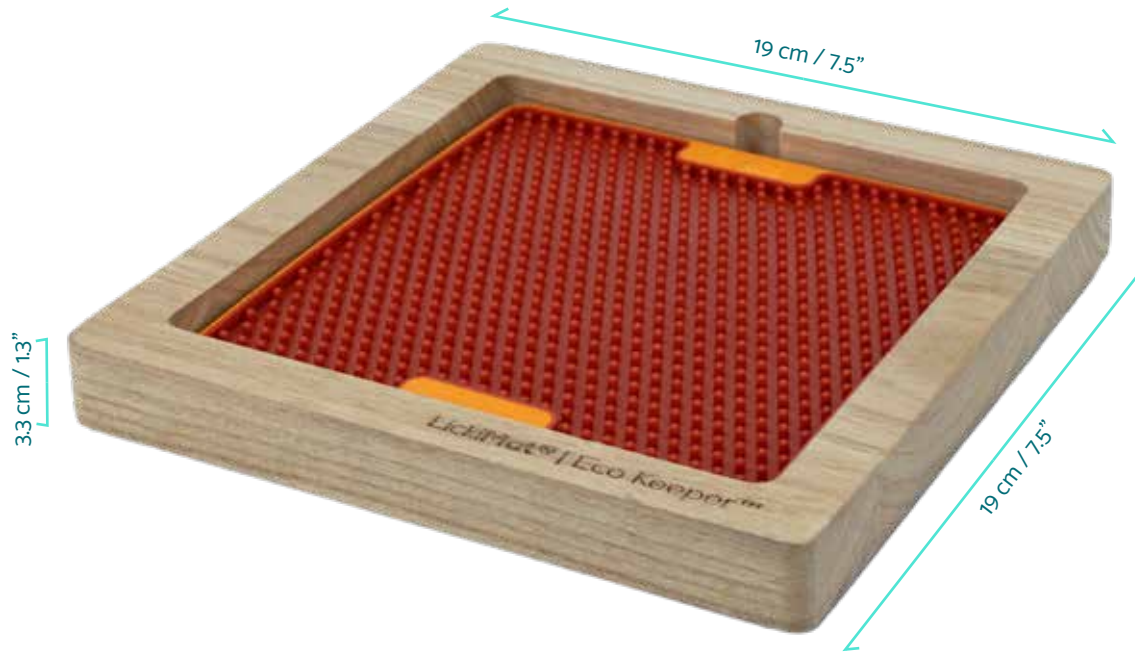

Standard: Stacked 6-Pack Inner Box / 24 piece carton
 Options: Individual Poly Bags

Specifications

Holds Classic, Tuff and Slomo LickiMat
 Finger release notch
 Water moat to keep out crawling insects

Freezer-friendly
 Microwave safe
 100% Dishwasher safe
 Non-slip rubber feet

LickiMat® Eco Keeper™

LickiMat® ECO KEEPER Mini™

Packaging & SKUs

Back View

Detail View

Product Details

Length: 19 cm / 7.5"
Height: 19 cm / 7.5"
Thickness: 3.3 cm / 1.3"
Weight: 204 g / 7.2 oz
Net Weight: 134 g / 4.7 oz