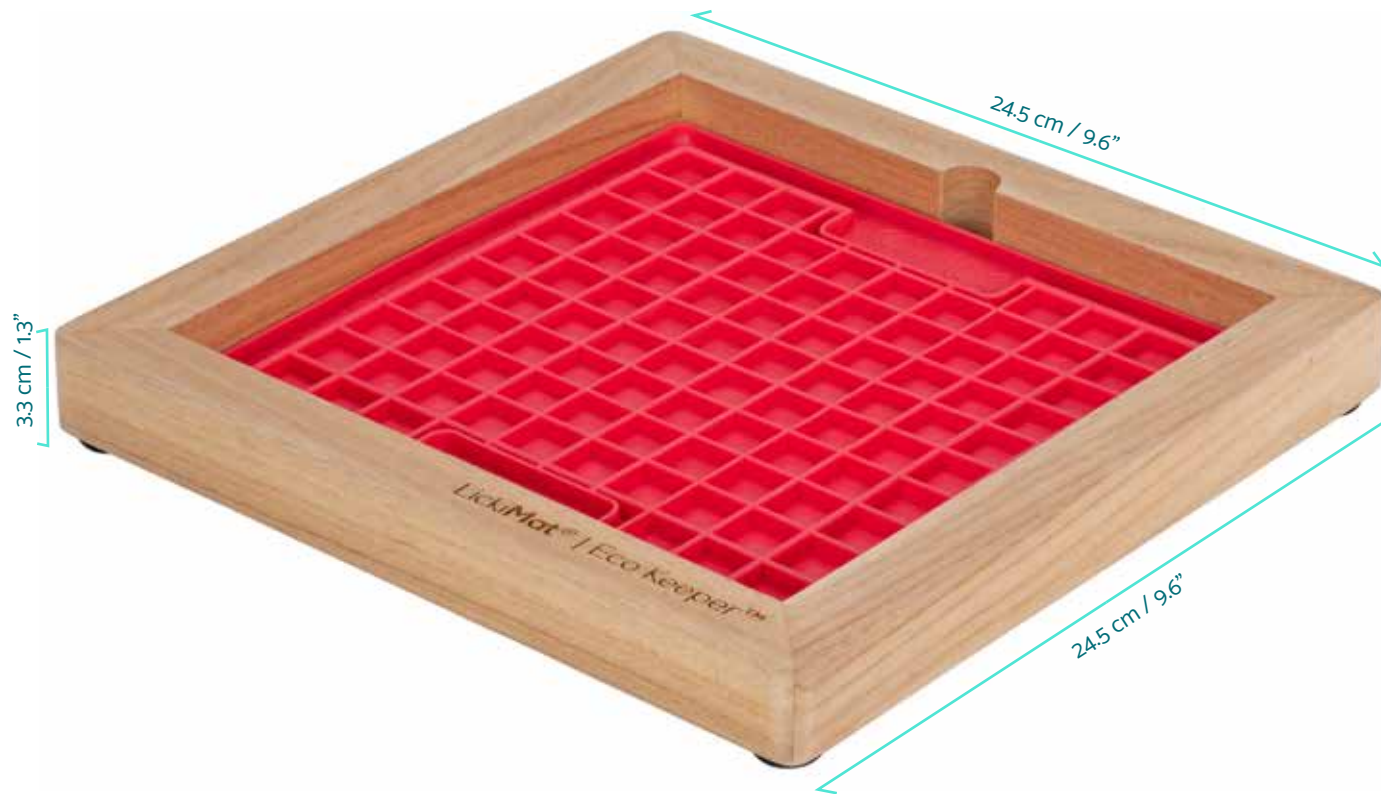

Standard: 24 piece carton
Individual cardboard packaging

Specifications

Holds Mini Classic, Mini Tuff and Catster LickiMat
Finger release notch
Non-slip rubber feet

Material: Plantation Hardwood

Shipping & Packing

24 units per carton
44 x 21 x 45 cm / 17.3" x 8.3" x 17.6"
Weight: 5.3 kg / 11.7 lbs

LickiMat® ECO KEEPER Classic™

Packaging & SKUs

Back View

Detail View

Product Details

Length: 24.5 cm / 9.6"
Height: 24.5 cm / 9.6"
Thickness: 3.3 cm / 1.3"
Weight: 322 g / 11.4 oz
Net Weight: 222 g / 5.6 oz