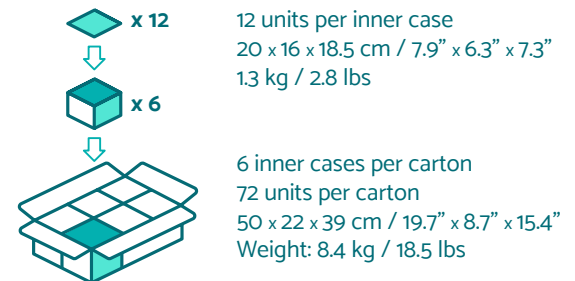

Shipping & Packing