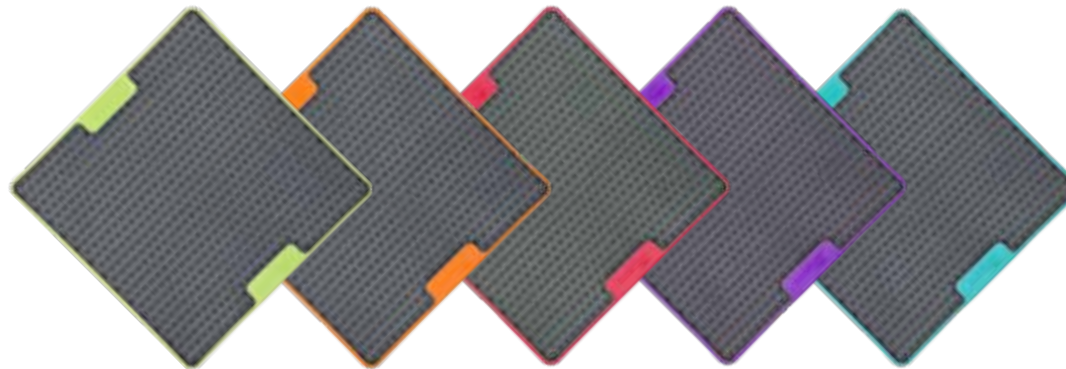

LickiMat® TUFF™ Soother™

Dog Label

- LM9022GN-DR
- LM9022OR-DR
- LM9022RD-DR
- LM9022PU-DR
- LM9022TQ-DR

Cat Label

- LM9022GN-CR
- LM9022OR-CR
- LM9022RD-CR
- LM9022PU-CR
- LM9022TQ-CR

Back View

Section View