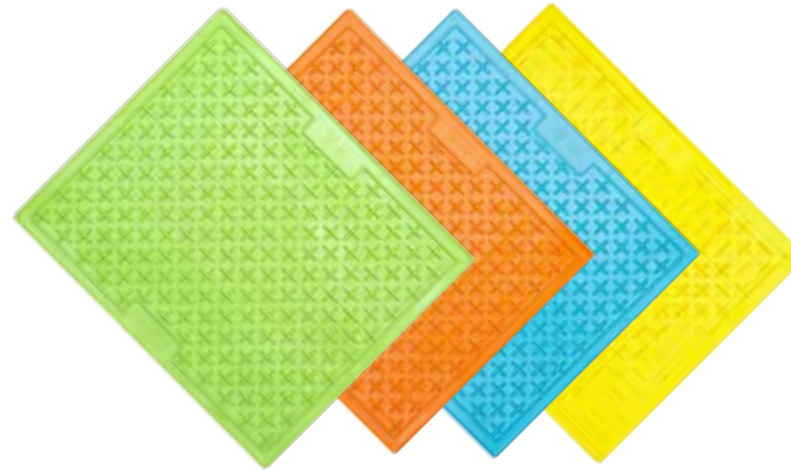

- Green
- Orange
- Turquoise
- Yellow