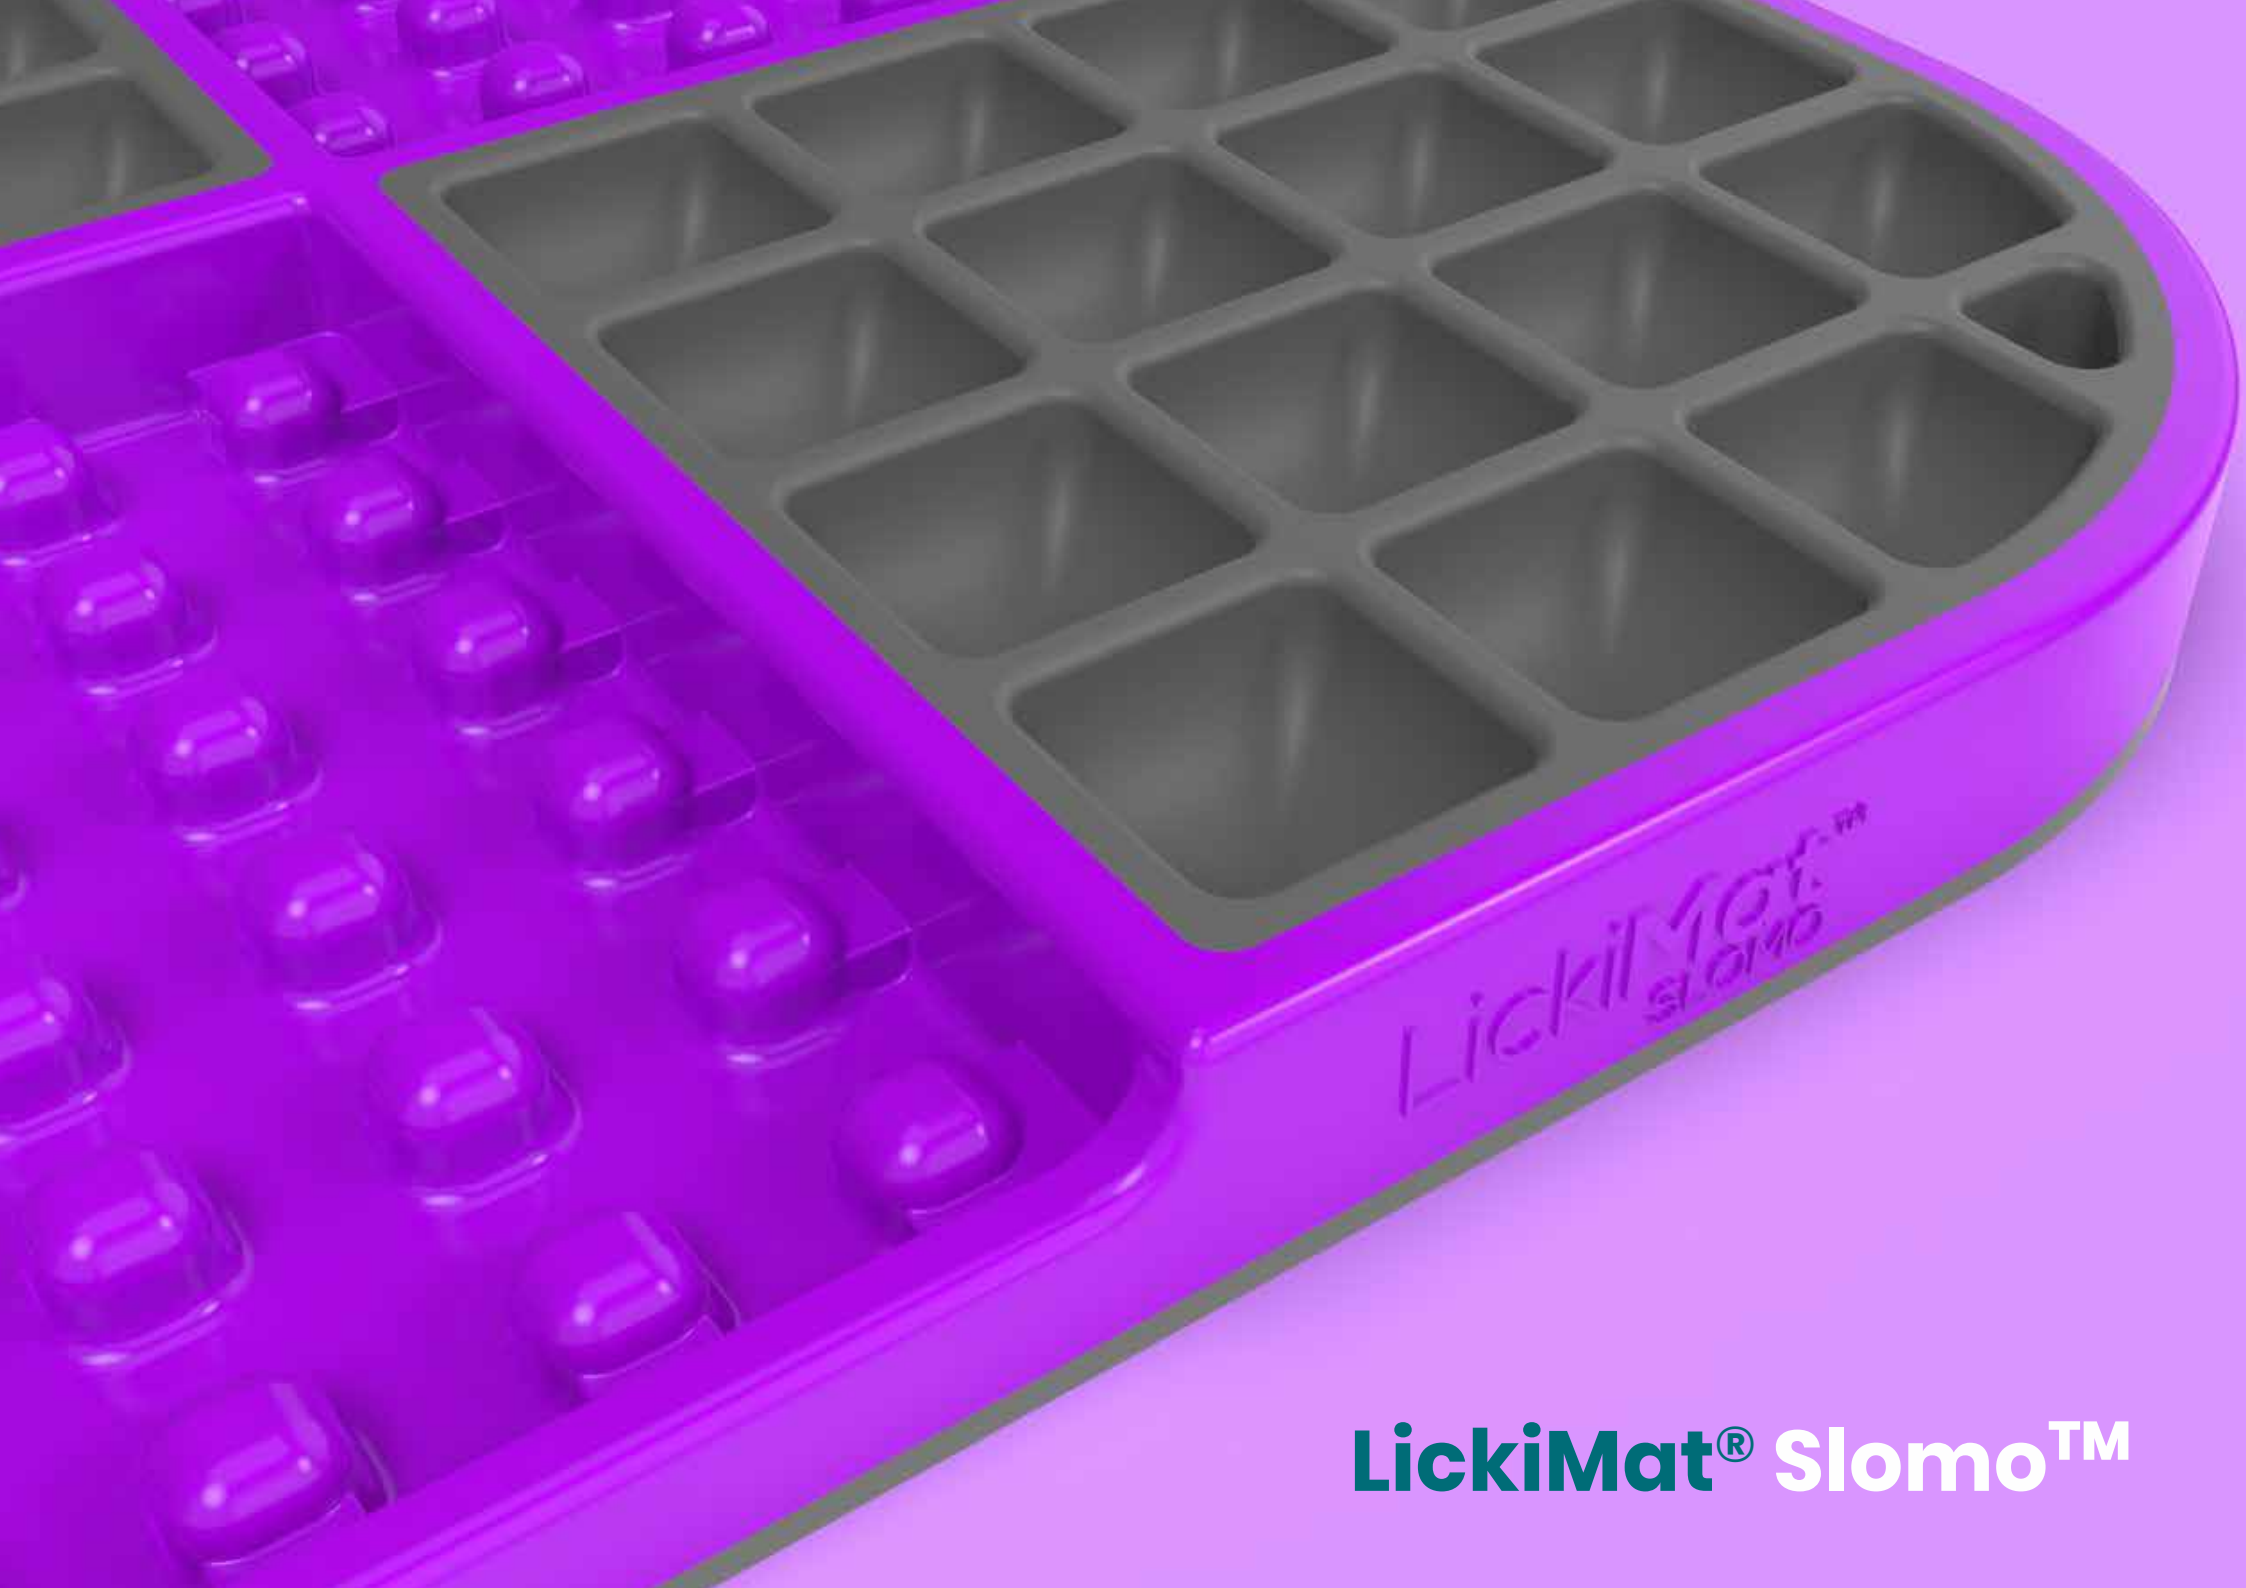

Specifications

Holds LickiMat Felix and Casper

Three adjustable positions
Food safe Laquer

Material: Plantation Hardwood

Shipping & Packing

24 units per carton
35 x 39.5 x 47 cm / 13.8" x 15.5" x 18.6"
Weight: 10.8 kg / 23.9 lbs