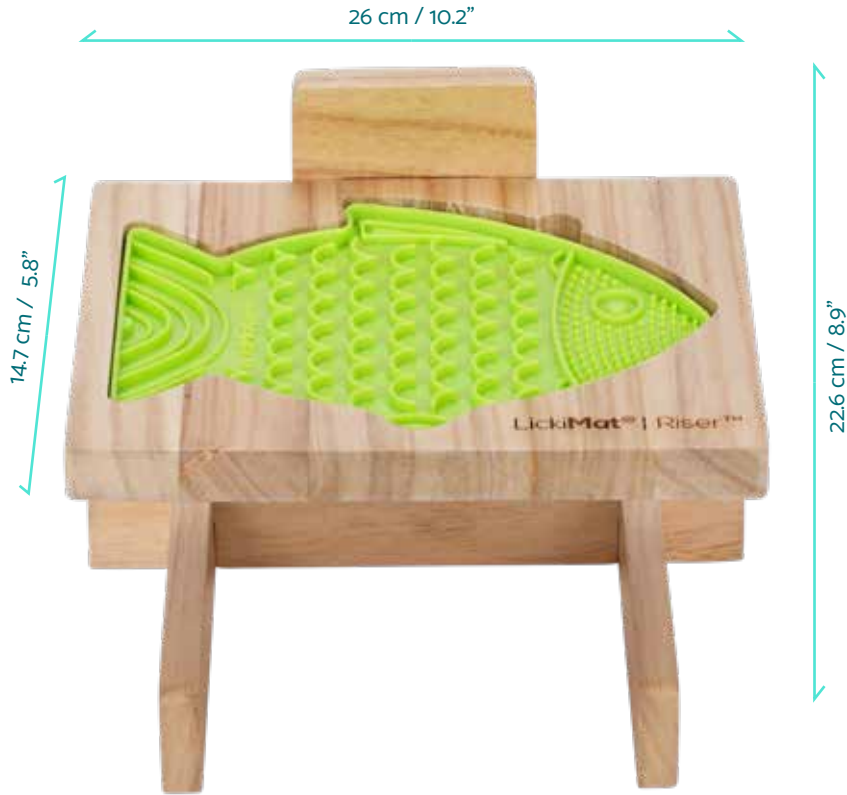

LickiMat® RISER™

Packaging & SKUs

Back View

Detail View

Detail View

Product Details

Length: 26 cm / 10.2"
Width: 14.7 cm / 5.8"
Height: 22.6 cm / 8.9"
Weight: 406 g / 14.3 oz
Net Weight: 314 g / 11.1 oz

Standard: 24 piece carton
Individual cardboard packaging