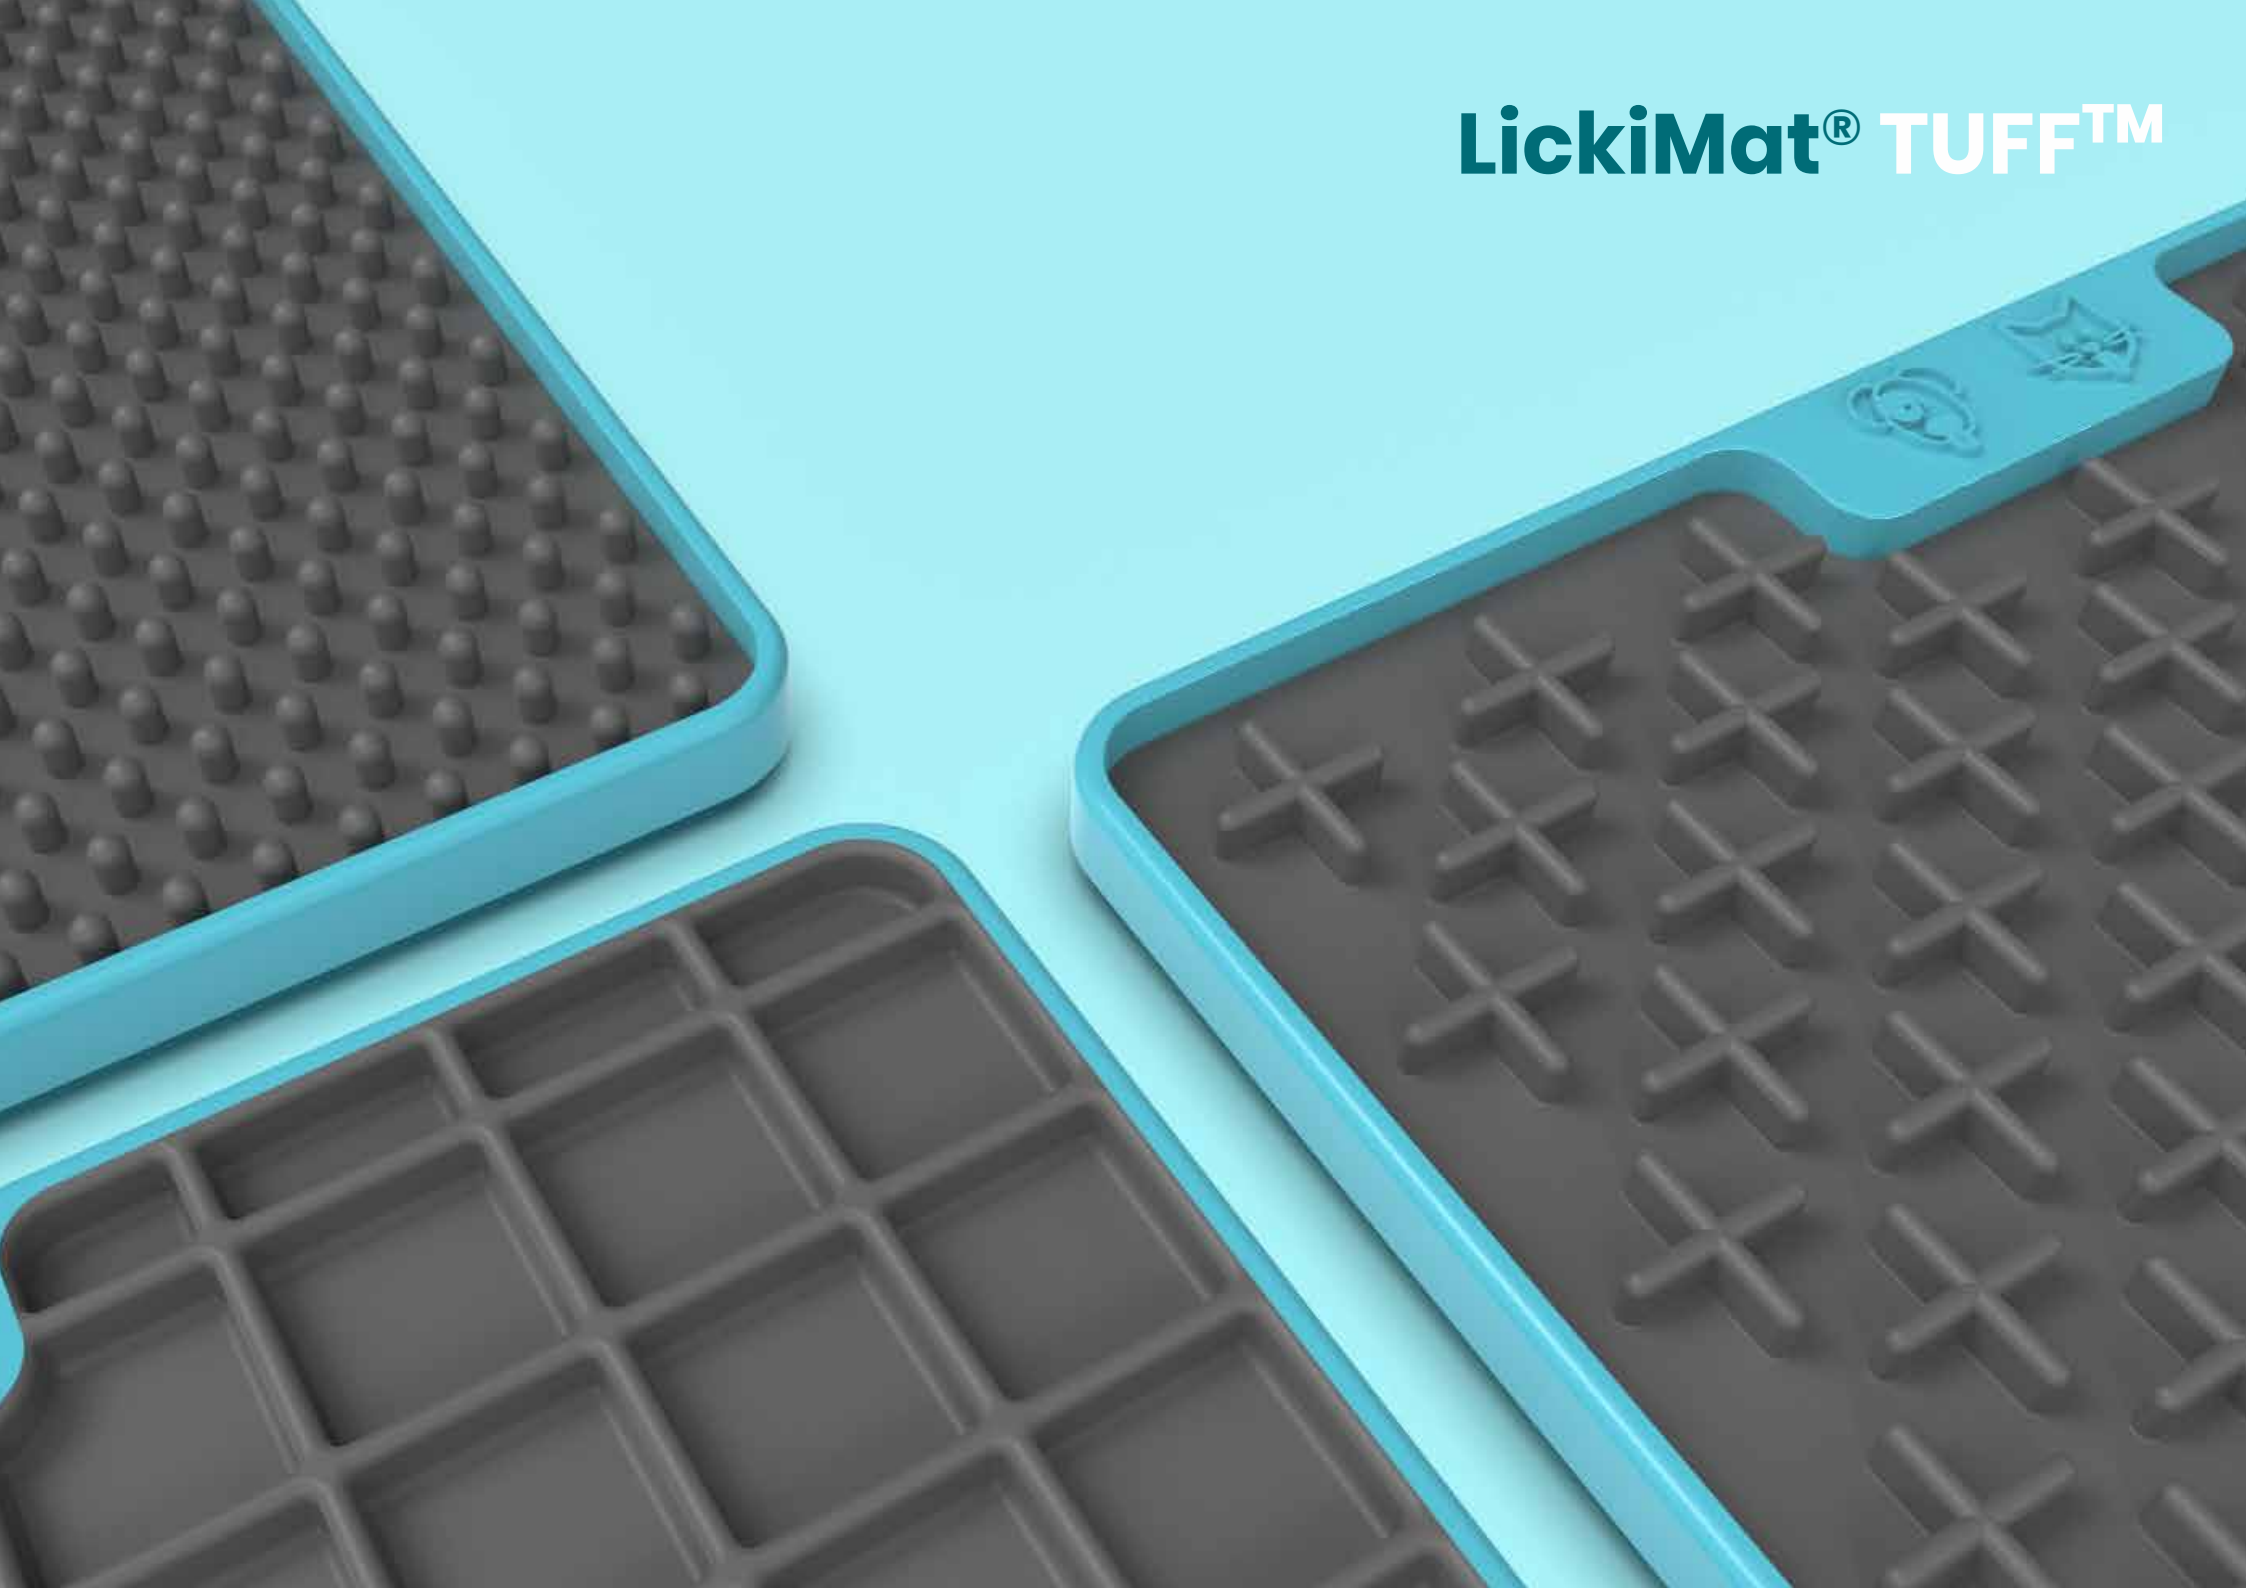

LickiMat® TUFF™