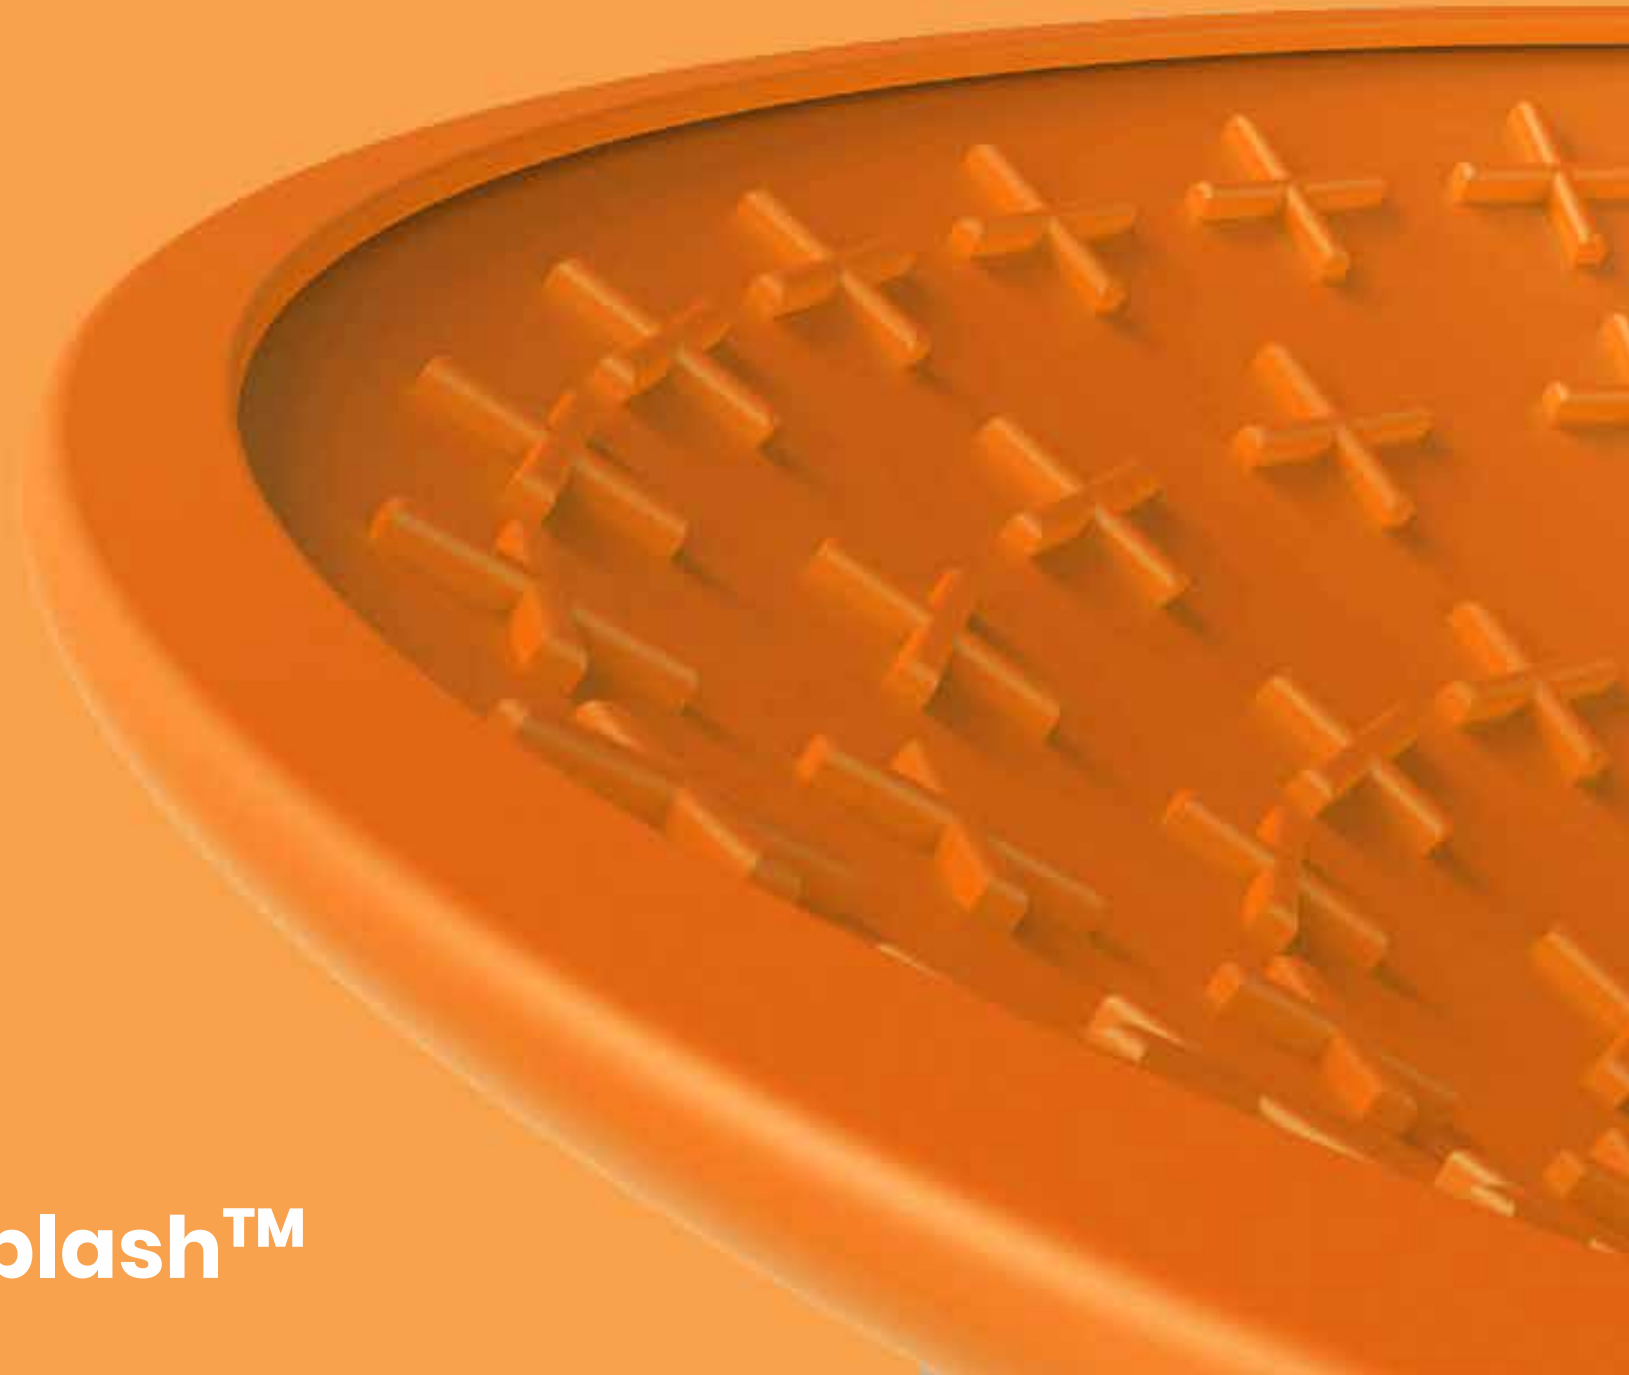

LickiMat® Splash™