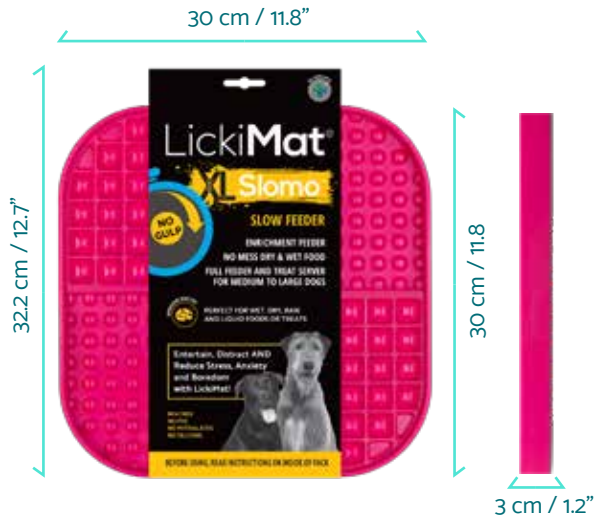

Standard: Retail Hang Pack
 6-Pack Inner Box / 72 piece carton
 Options: Individual Poly Bags

Cat Label

- LM3001GN-CR
- LM3001OR-CR
- LM3001PK-CR
- LM3001PU-CR
- LM3001RD-CR
- LM3001TQ-CR

Specifications

Slomo combination deep pockets and bumps
 Freezer-friendly
 Microwave safe
 100% Dishwasher safe
 Non-slip rubber base

LickiMat® Slomo X LARGE™

Dog Label

Product Details

Length: 30 cm / 11.8"
 Height: 30 cm / 11.8"
 Thickness: 3 cm / 1.2"
 Weight: 463 g / 16.3 oz
 Net Weight: 350 g / 12.3 oz

Standard: Retail Hang Pack
 6-Pack Inner Box / 24 piece carton
 Options: Individual Poly Bags

Specifications

Slomo combination deep pockets and bumps

Freezer-friendly
 Microwave safe
 100% Dishwasher safe
 Non-slip rubber base

Material: PP (Polypropylene)

Shipping & Packing

6 units per inner case
 31 x 33.5 x 20 cm / 12.2" x 13.2" x 7.9"
 2 kg / 4.4 lbs