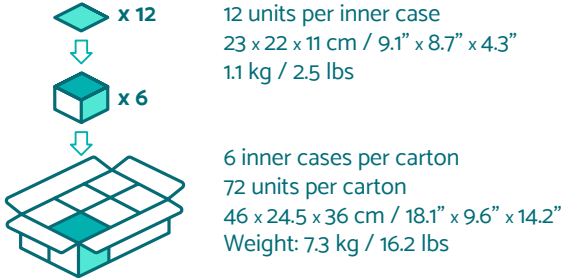

Shipping & Packing