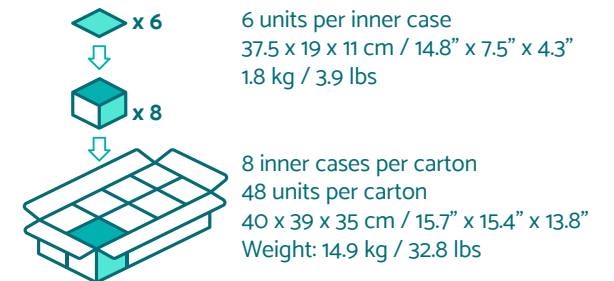

Shipping & Packing