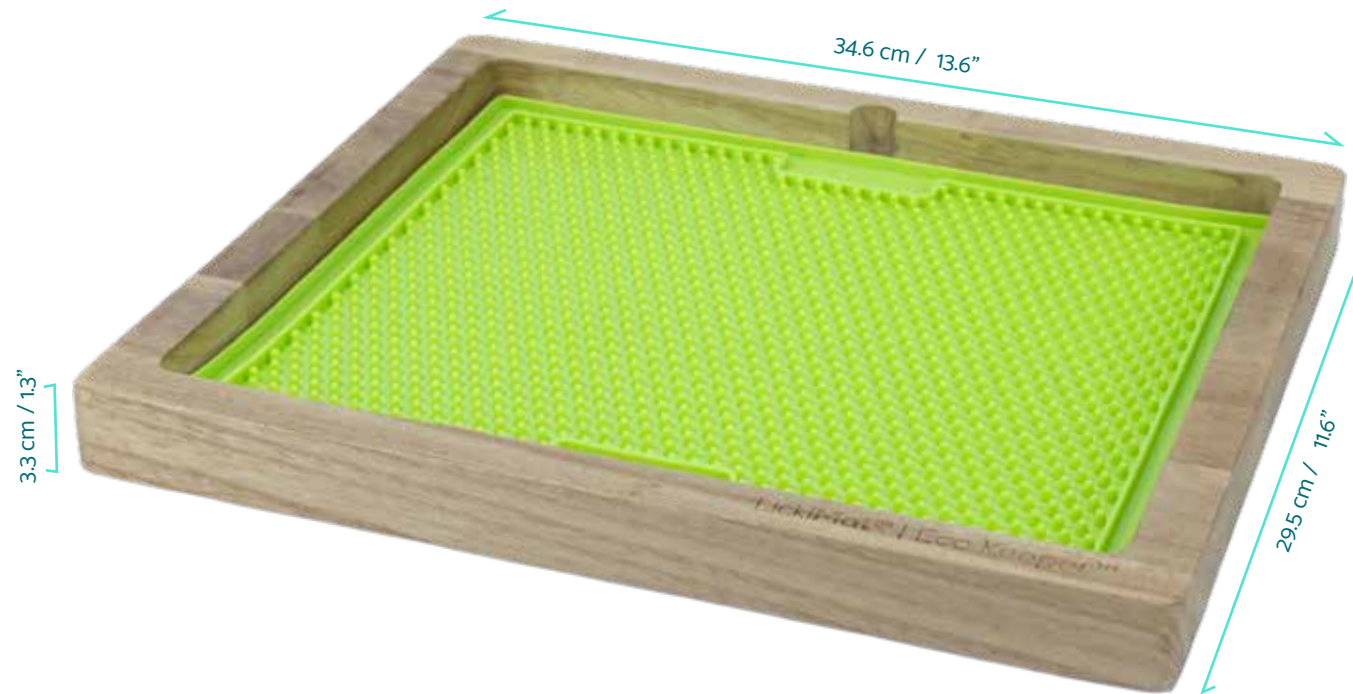

Standard: 24 piece carton
Individual cardboard packaging

Specifications

Holds Classic, Tuff and Slomo LickiMat
Finger release notch
Non-slip rubber feet

Material: Plantation Hardwood

Shipping & Packing

24 units per carton
55 x 26.5 x 45 cm / 21.7" x 10.5" x 17.6"
Weight: 8.1 kg / 17.9 lbs

LickiMat® ECO KEEPER X Large™

Packaging & SKUs

Back View

Detail View

Product Details

Length: 34.6 cm / 13.6"
Height: 29.5 cm / 11.6"
Thickness: 3.3 cm / 1.3"
Weight: 337 g / 11.9 oz
Net Weight: 484 g / 17.1 oz